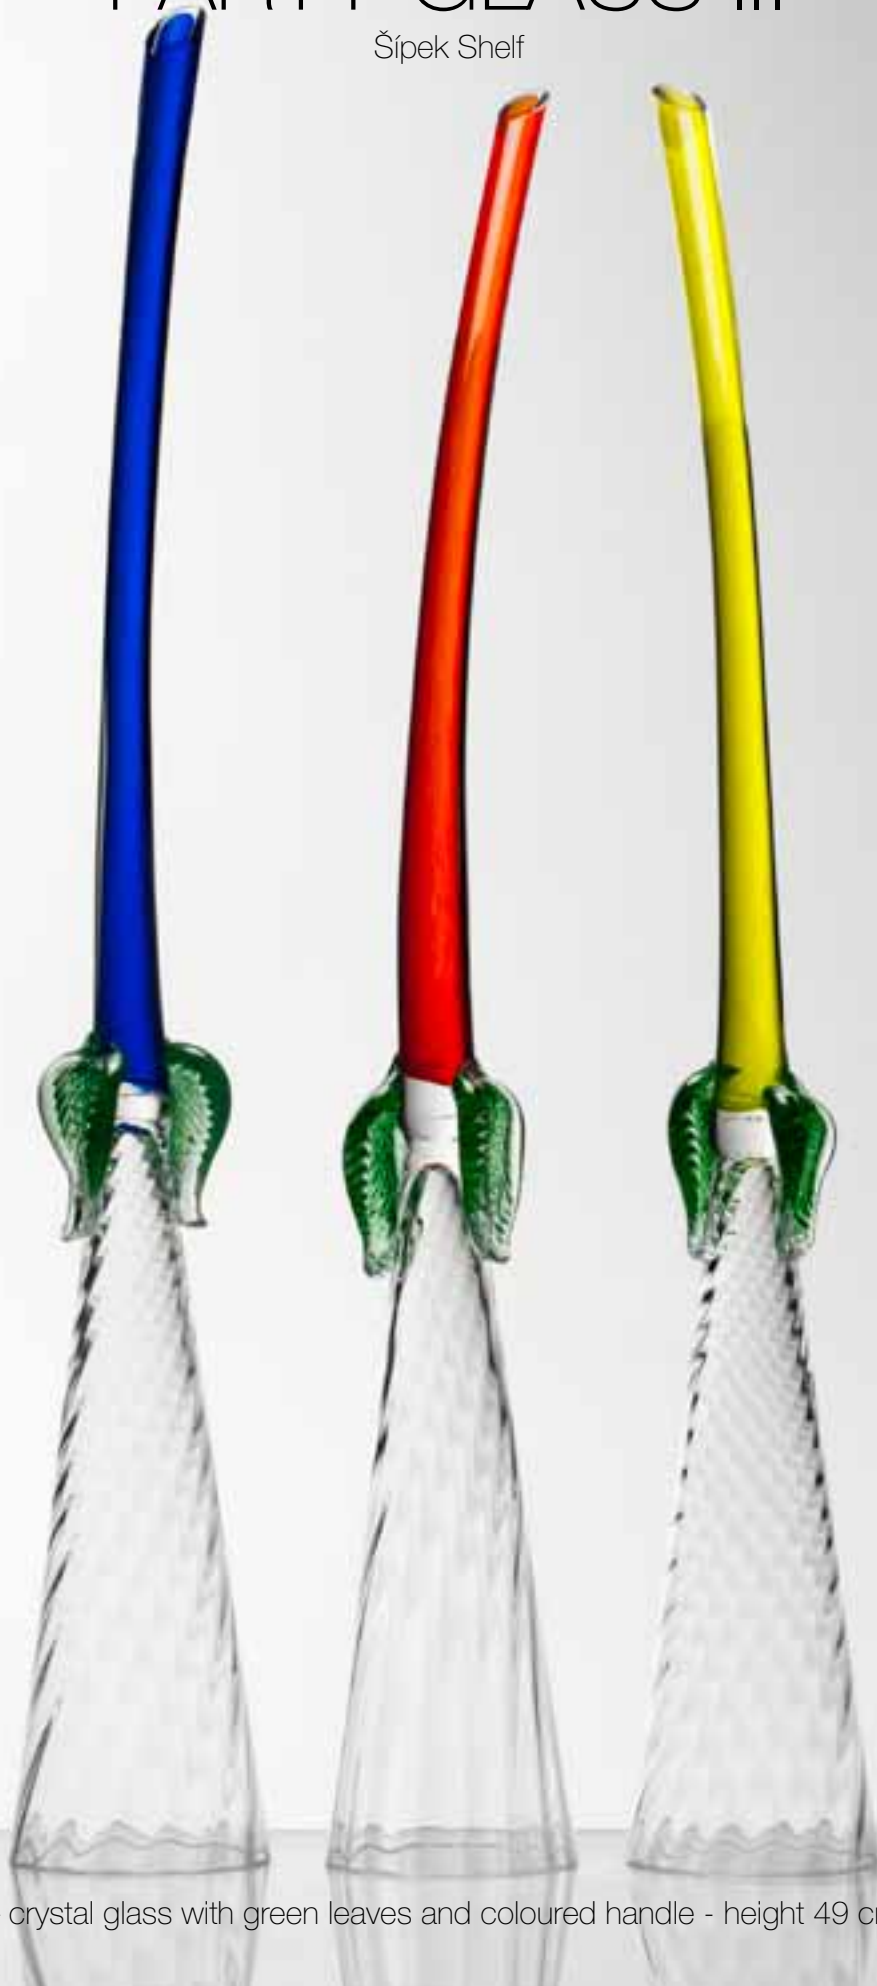

# OCET-OLEJ

Šipek Shelf

Carafe – for oil and vinegar - height 18 cm, diam. 12 cm, height 16 cm, diam. 11 cm

# OLIVA

Šipek Shelf

Olive bowl – red-rimmed crystal glass - height 10 cm, width 17,5 cm (plate)

# PARTY GLASS II.

Šipek Shelf

Wine glass – crystal glass with green leaves and coloured handle - height 49 cm, diam. 6 cm